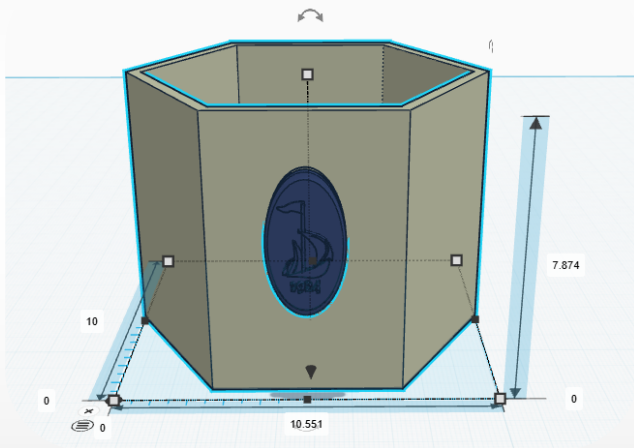

## DIVOT MIX BOX

ITEM# DMB - STOCK

DMBC - CUSTOM

**SIZE: 10" X 10.5" X 7.9"**

**CUSTOMIZE THIS TO YOUR NEEDS**

**WE CAN CHANGE THE SIZE, SHAPE, FONT, TEXT, &  
ADD YOUR LOGO**

**MATCH YOUR DESIRED CONTRAST**