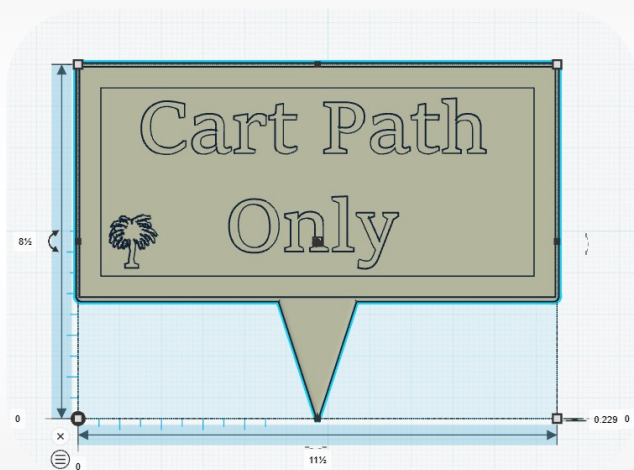

## CART DIRECTIONAL SIGNS

ITEM# CDS - STOCK

CDSC - CUSTOM

**SIZE: 11.5" X 8.5" X 0.3"**