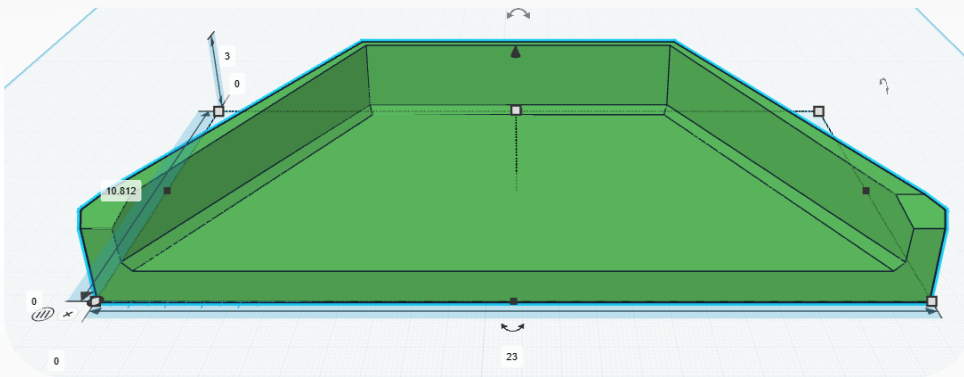

## INDOOR & OUTDOOR BALL TRAY

ITEM# IBT - STOCK

IBTC - CUSTOM

**SIZE: 12.5" X 10" X 9"**

**CUSTOMIZE IT TO YOUR NEEDS**

**WE CAN CHANGE THE SIZE, SHAPE,**

**& ADD YOUR LOGO**

**(THIS PRODUCT CAN BE MADE FOR INDOOR ONLY  
WITH PETG OR OUTDOOR & INDOOR USE WITH ASA)**