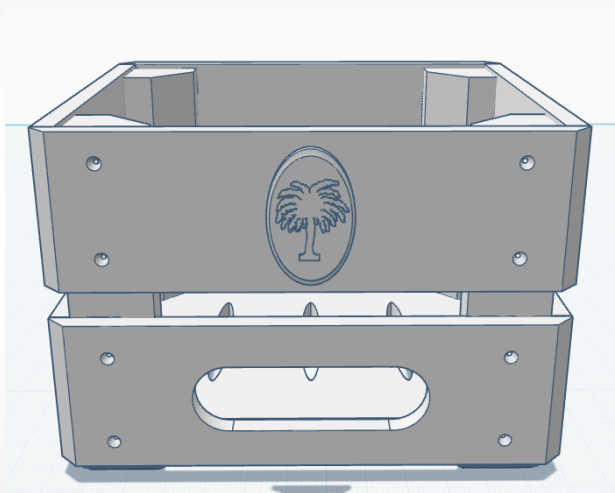

## CHIPPING AREA BALL BOX

ITEM# CABB - STOCK

CABBC - CUSTOM

**SIZE: 12.5" X 10" X 9"**

**CUSTOMIZE IT TO YOUR NEEDS**

**WE CAN CHANGE THE SIZE, SHAPE,  
& ADD YOUR LOGO**

**MATCH YOUR DESIRED CONTRAST**

**SELECTING THE RIGHT COLOR TO**