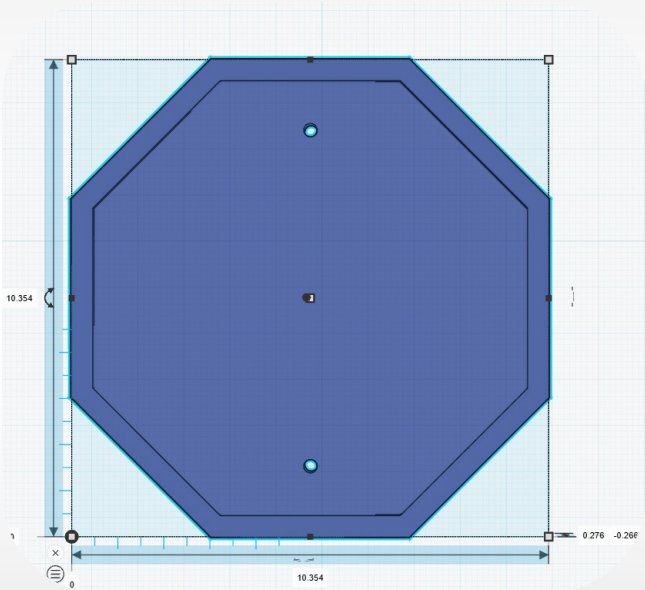

## TRAFFIC SIGNS

ITEM# TS - STOCK

TSC - CUSTOM

**SIZE: 10.3" X 10.3" X 0.3"**

**CUSTOMIZE THIS TO YOUR NEEDS**

**WE CAN CHANGE THE SIZE, SHAPE, FONT, TEXT,  
MOUNTING HOLE & ADD YOUR LOGO**

- ◇ STOP SIGN
- ◇ CAUTION SIGN
- ◇ ANIMAL CROSSING