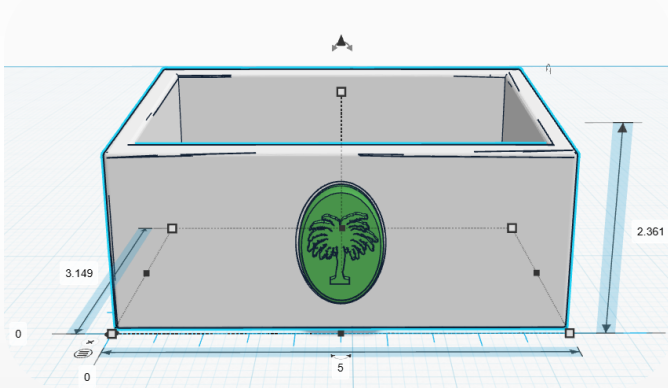

## DIVOT MIX BOX

ITEM# DMB - STOCK

DMBC - CUSTOM

**SIZE: 10" X 10.5" X 7.9"**

**CUSTOMIZE THIS TO YOUR NEEDS**

**WE CAN CHANGE THE SIZE, SHAPE, FONT, TEXT, &  
ADD YOUR LOGO**

**MATCH YOUR DESIRED CONTRAST**

## BROKEN TEE BOX

ITEM# BTB - STOCK

BTBC - CUSTOM

**SIZE: 5" X 3.2" X 2.4"**

**CUSTOMIZE THIS TO YOUR NEEDS**

**WE CAN CHANGE THE SIZE, SHAPE, FONT, TEXT, &  
ADD YOUR LOGO**

**MATCH YOUR DESIRED CONTRAST**