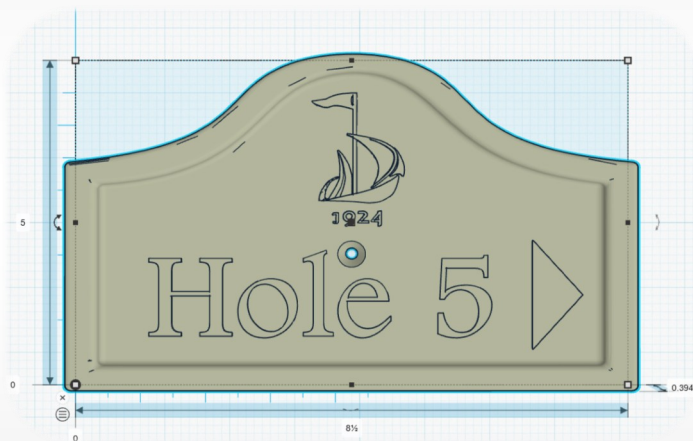

# COURSE ENHANCEMENT

## HOLE DIRECTIONAL SIGNS

ITEM# HDS - STOCK

HDSC - CUSTOM

**SIZE: 8.5" X 5" X 0.4"**

**CUSTOMIZE THIS TO YOUR NEEDS**

**WE CAN CHANGE THE SIZE, SHAPE, FONT,**

**MOUNTING HOLE**

◇ HOLES